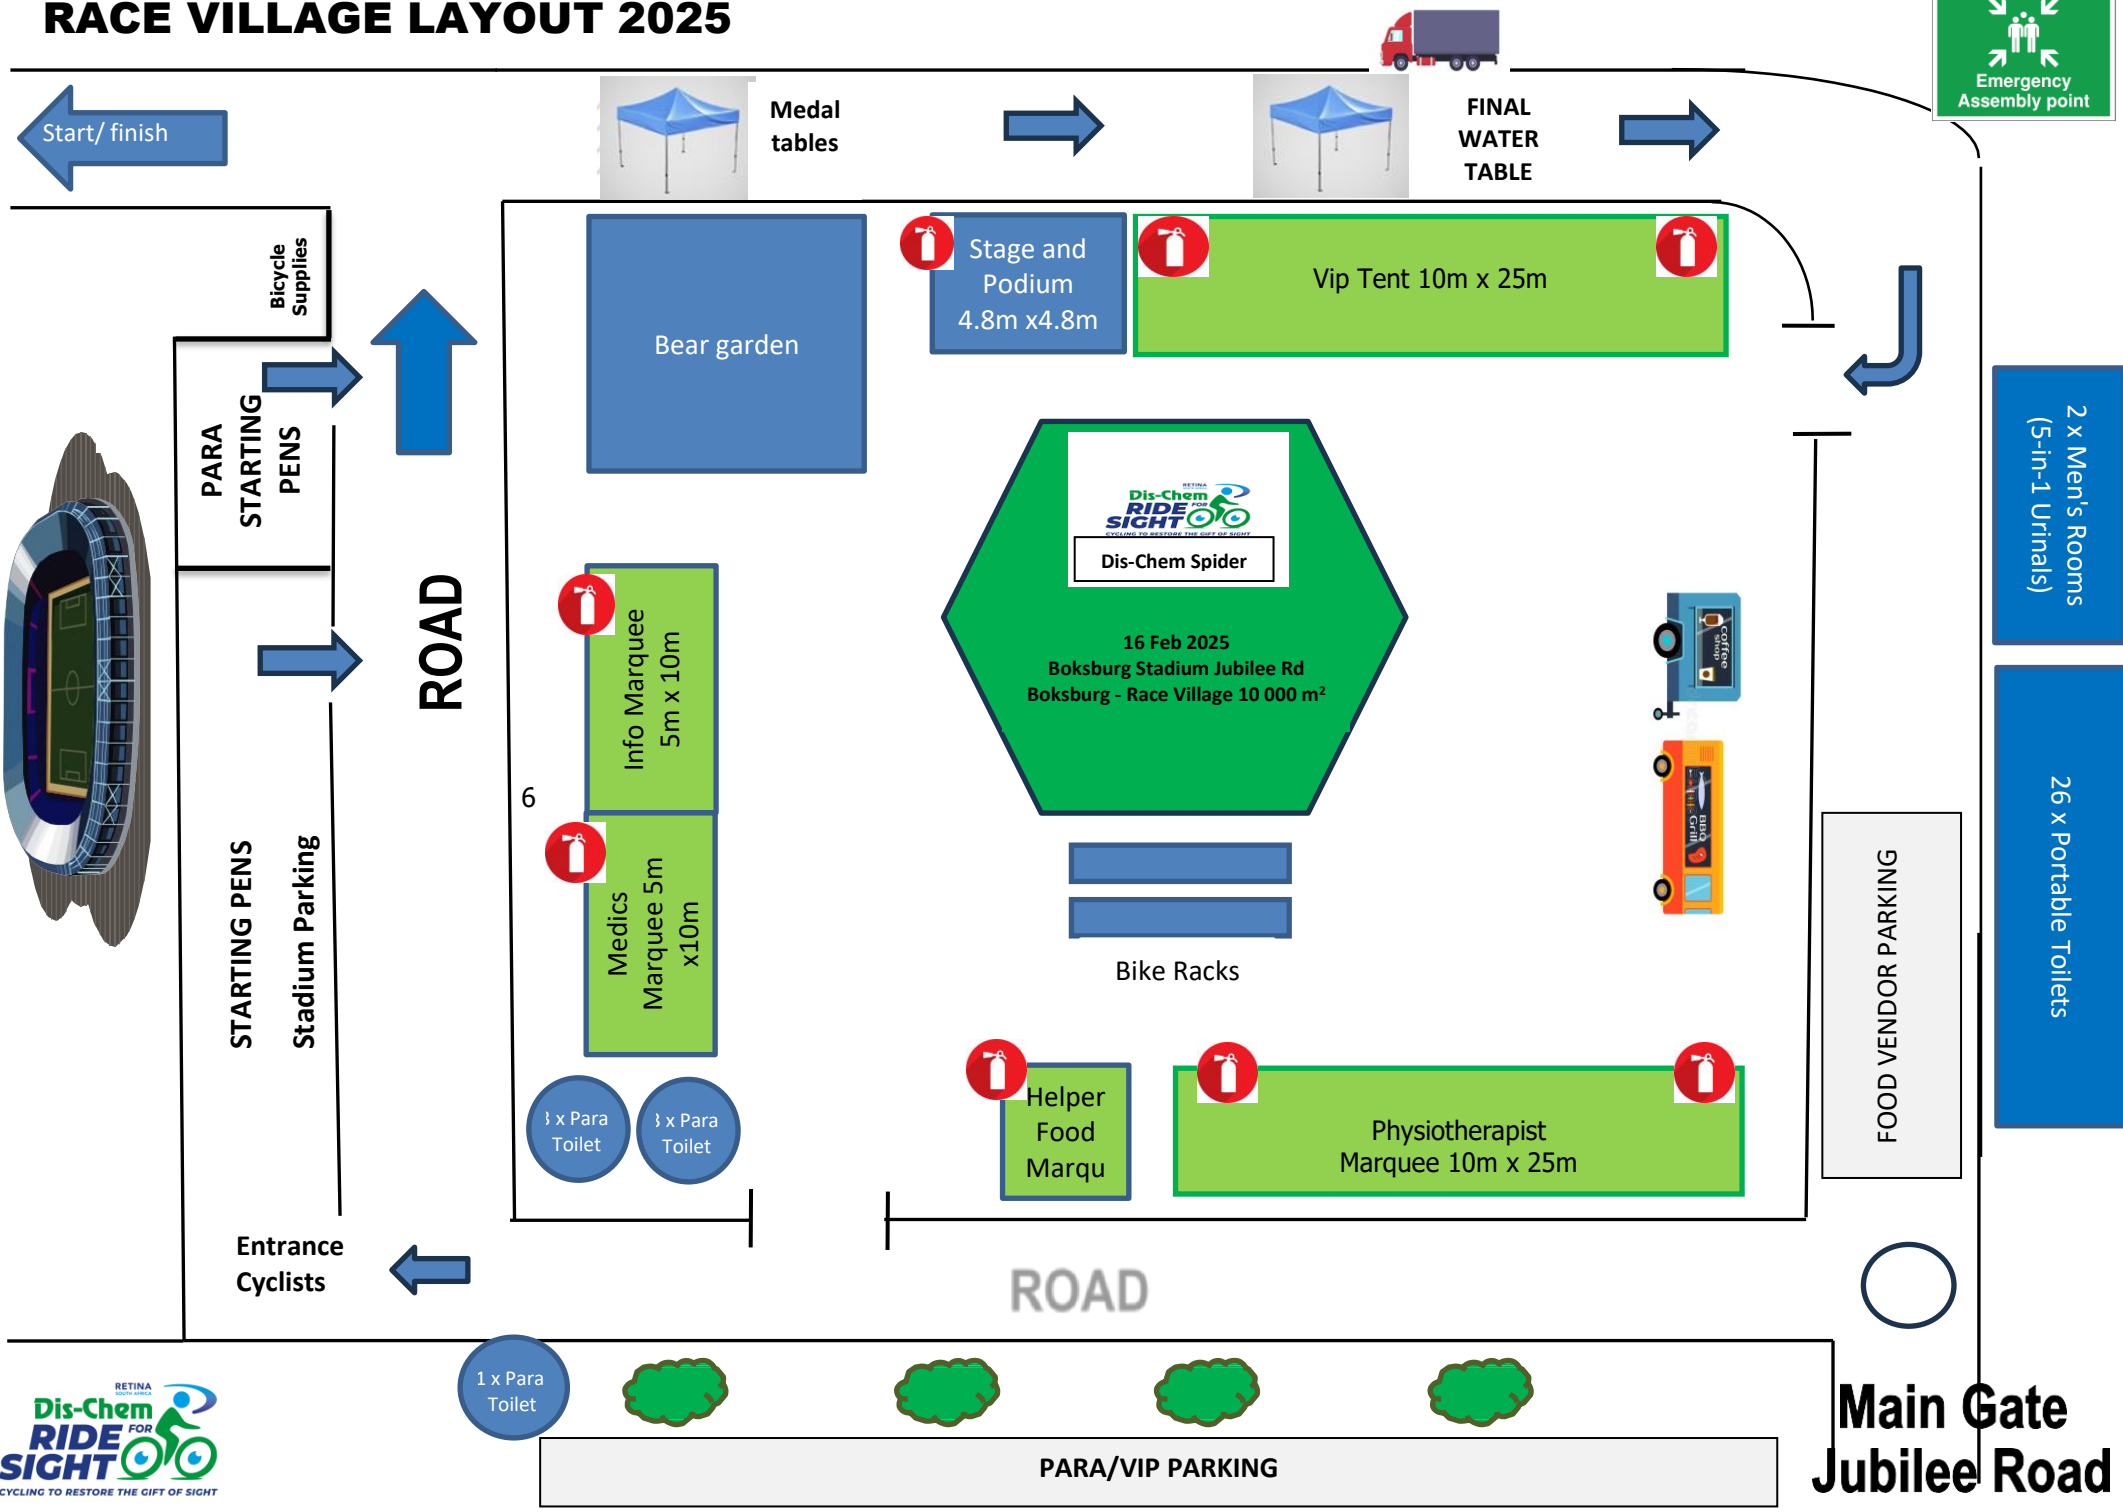

# RACE VILLAGE LAYOUT 2025

Race Parking

**Main Gate Jubilee Road**